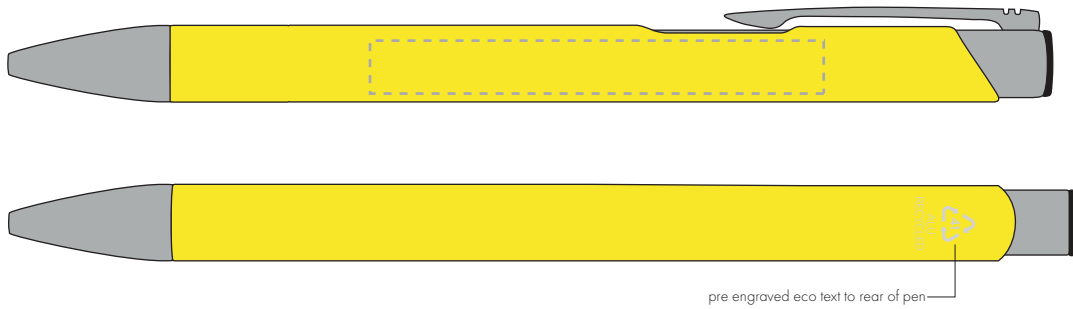

Your Ref:	Quantity:	Product Code: TPC982001
Our Ref:	Version: 1	Product Colour: YELLOW

PRINTING CONCERNS:

We stock this item in the following colours

**PANTONE REFERENCE(S)**

- Colour 1
- Colour 2
- Colour 3
- Colour 4

ARTWORK SCALE 100%

ARTWORK SCALE 100%

Side Print Area:

60mm x 7mm

Product Image for visualisation
- colours may vary

The dashed line is to demonstrate print area and will not appear on your printed item

PLEASE NOTE: